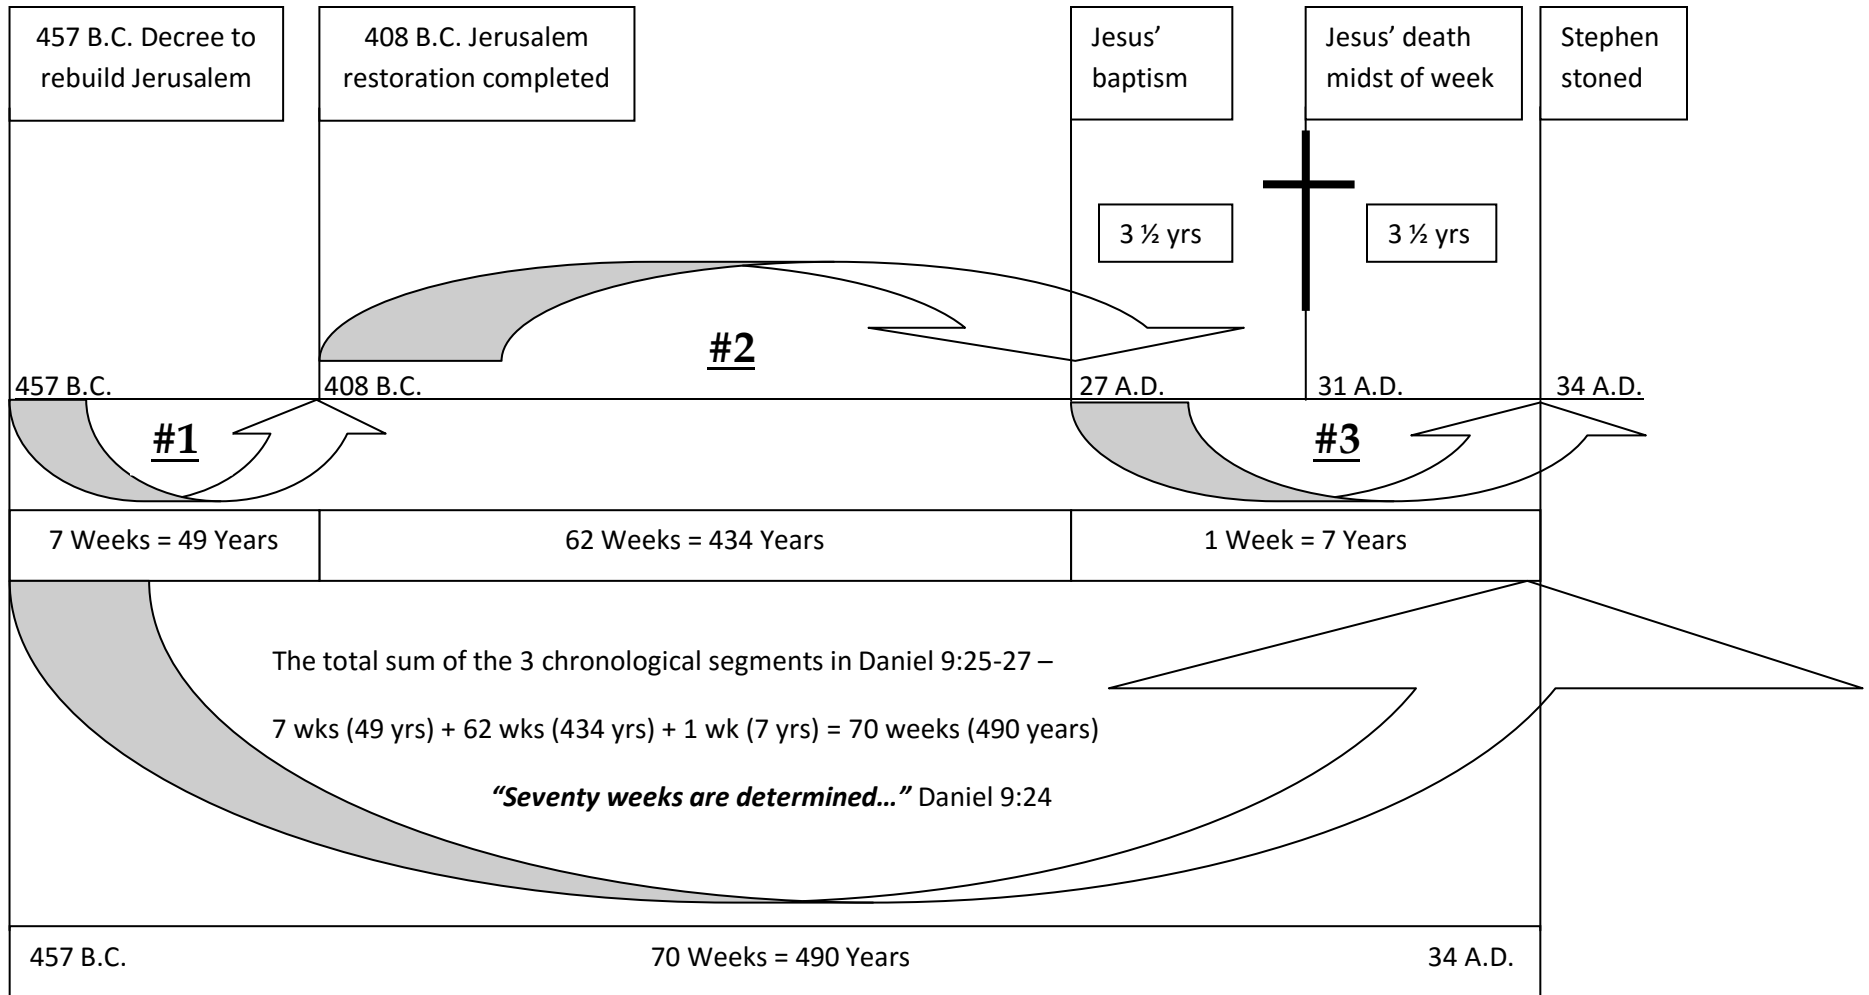

## The Three chronological Segments of Daniel 9:25-27

Ezra 7:1-13; Daniel 9:24-27; Mark 1:9-15; Matthew 3:13-17; Galatians 4:4; Dan. 9:26-27; Isa. 53; 1 Pet. 2:24; Luke 23:33, 45; Acts 18:6, 13:45-46, 7:54-60; Matthew 21:43; [The Year/Day key – Num. 14:34; Eze. 4:4-6]

Jesus said in 31 A.D. within the very shadows of the complete fulfillment of the **"Seventy weeks"** – **"Behold your house is left unto you desolate"** [Matt. 23:38, emp. add.]