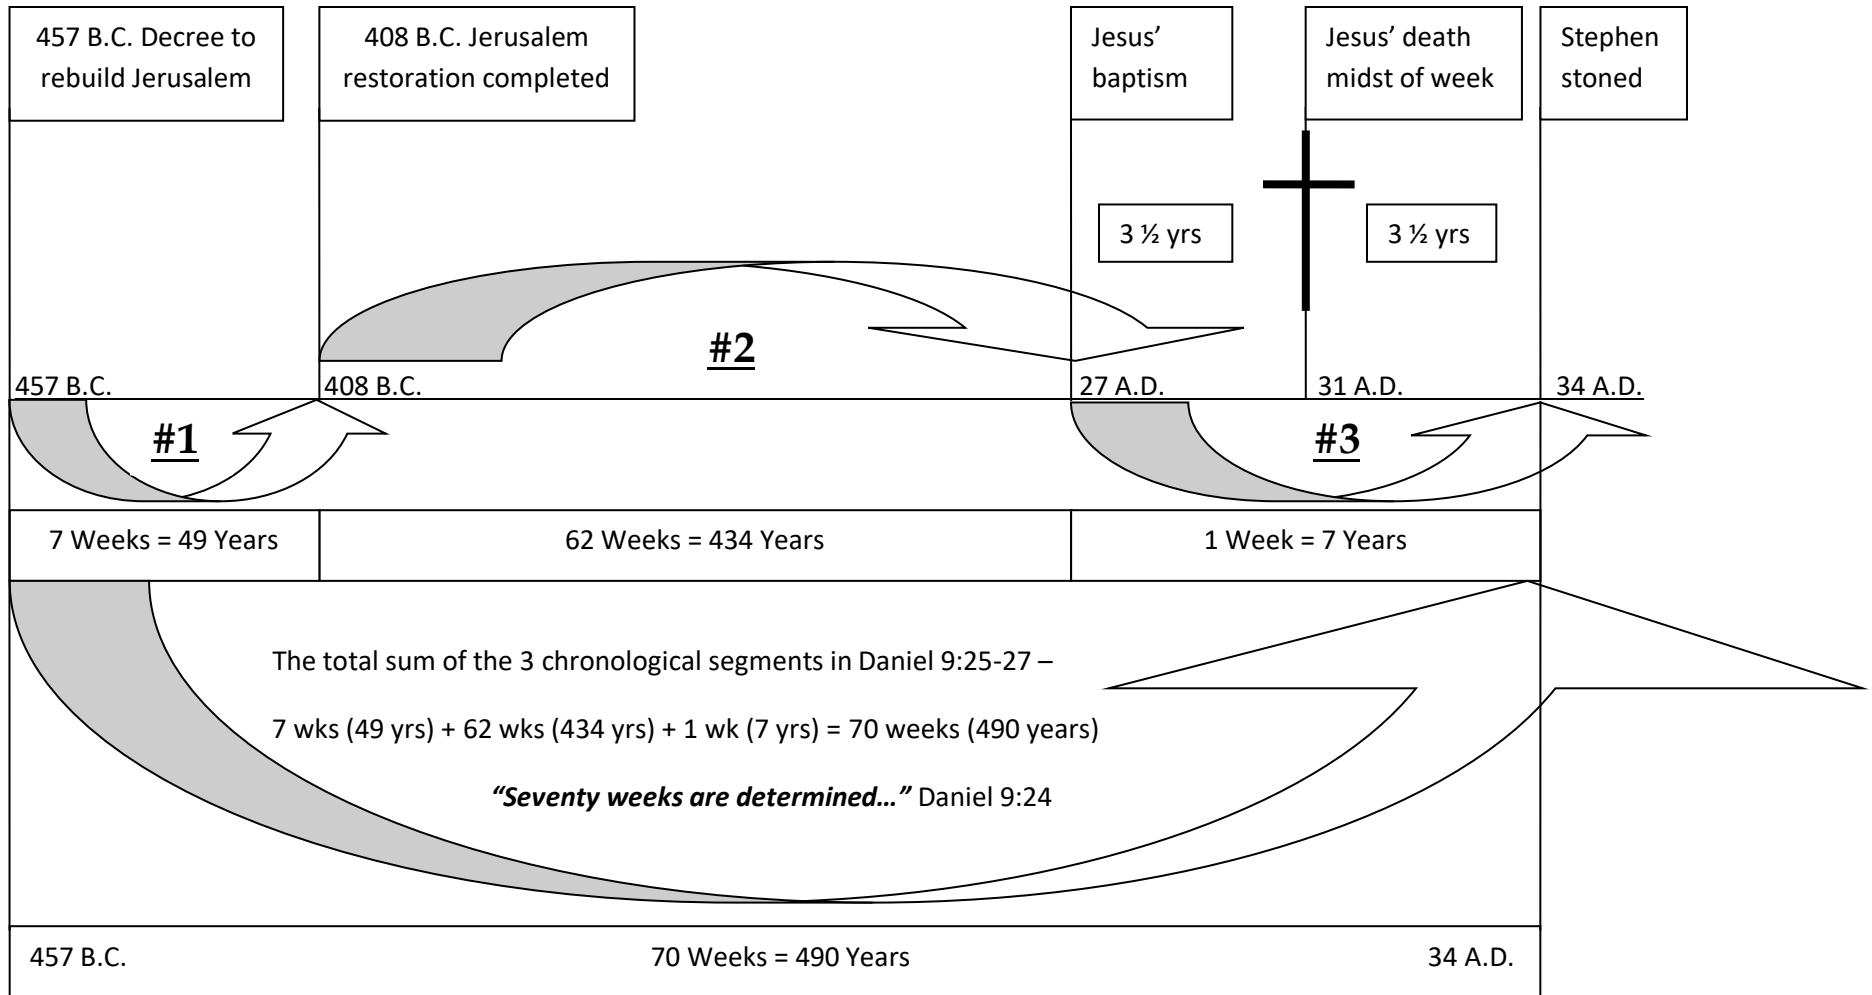

The Three Chronological Segments of Daniel 9:25-27

Ezra 7:1-13; Daniel 9:24-27; Mark 1:9-15; Matthew 3:13-17; Galatians 4:4; Dan. 9:26-27; Isa. 53; 1 Pet. 2:24; Luke 23:33, 45; Acts 18:6, 13:45-46, 7:54-60; Matthew 21:43; [The Year/Day key – Num. 14:34; Eze. 4:4-6]

Jesus said in 31 A.D. within the very shadows of the complete fulfillment of the **"Seventy weeks"** – **"Behold your house is left unto you desolate"** [Matt. 23:38, emp. add.]